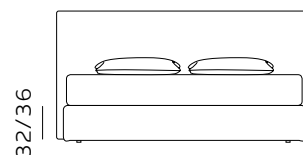

materasso lungh. cm. 200
mattress length cm. 200

materasso lungh. cm. 203
mattress length cm. 203

H. 28 BOX CONTENITORE / BOX CONTENITORE EASY-UP STORAGE BOX / STORAGE BOX EASY-UP

Il box contenitore standard e box contenitore easy-up sono disponibili per giroletto standard e sagomato.
The standard storage box and easy-up storage box are available for both standard and shaped bed frames.

99

materasso largh. cm. 80
mattress width cm. 80

139

materasso largh. cm. 120
mattress width cm. 120

179

materasso largh. cm. 160
mattress width cm. 160

199

materasso largh. cm. 180
mattress width cm. 180

207

materasso lungh. cm. 190
mattress length cm. 190

217

materasso lungh. cm. 200
mattress length cm. 200

207

materasso lungh. cm. 190
mattress length cm. 190

217

materasso lungh. cm. 200
mattress length cm. 200

172

materasso largh. cm. 153
mattress width cm. 153

212

materasso largh. cm. 193
mattress width cm. 193

219

materasso largh. cm. 200
mattress width cm. 200

217

materasso lungh. cm. 200
mattress length cm. 200