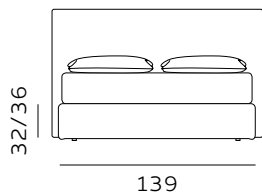

H. 28 GIROLETTO BED FRAME

materasso largh. cm. 80
mattress width cm. 80

materasso largh. cm. 120
mattress width cm. 120

materasso largh. cm. 160
mattress width cm. 160

materasso largh. cm. 180
mattress width cm. 180

materasso lungh. cm. 190
mattress length cm. 190

materasso lungh. cm. 200
mattress length cm. 200

materasso largh. cm. 153
mattress width cm. 153

materasso largh. cm. 193
mattress width cm. 193

materasso largh. cm. 200
mattress width cm. 200

materasso lungh. cm. 200
mattress length cm. 200

materasso lungh. cm. 203
mattress length cm. 203

H. 28 BOX CONTENITORE / BOX CONTENITORE EASY-UP STORAGE BOX / STORAGE BOX EASY-UP

Il box contenitore standard e box contenitore easy-up sono disponibili per giroletto standard e sagomato.
The standard storage box and easy-up storage box are available for both standard and shaped bed frames.

99

materasso largh. cm. 80
mattress width cm. 80

139

materasso largh. cm. 120
mattress width cm. 120

179

materasso largh. cm. 160
mattress width cm. 160

199

materasso largh. cm. 180
mattress width cm. 180