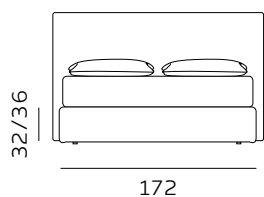

H. 28 GIROLETTO BED FRAME

materasso largh. cm. 80
mattress width cm. 80

materasso largh. cm. 120
mattress width cm. 120

materasso largh. cm. 160
mattress width cm. 160

materasso largh. cm. 180
mattress width cm. 180

materasso lungh. cm. 190
mattress length cm. 190

materasso lungh. cm. 200
mattress length cm. 200

materasso largh. cm. 153
mattress width cm. 153

materasso largh. cm. 193
mattress width cm. 193

materasso largh. cm. 200
mattress width cm. 200

materasso lungh. cm. 200
mattress length cm. 200

materasso lungh. cm. 203
mattress length cm. 203

H. 28 BOX CONTENITORE / BOX CONTENITORE EASY-UP STORAGE BOX / STORAGE BOX EASY-UP

Il box contenitore standard e box contenitore easy-up sono disponibili per giroletto standard e sagomato.
The standard storage box and easy-up storage box are available for both standard and shaped bed frames.

99

materasso largh. cm. 80
mattress width cm. 80

139

materasso largh. cm. 120
mattress width cm. 120

179

materasso largh. cm. 160
mattress width cm. 160

199

materasso largh. cm. 180
mattress width cm. 180