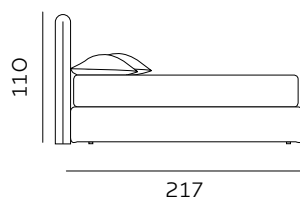

H. 28 GIROLETTO BED FRAME

materasso largh. cm. 80
mattress width cm. 80

materasso largh. cm. 120
mattress width cm. 120

materasso largh. cm. 160
mattress width cm. 160

materasso largh. cm. 180
mattress width cm. 180

materasso lungh. cm. 190
mattress length cm. 190

materasso lungh. cm. 200
mattress length cm. 200

materasso largh. cm. 153
mattress width cm. 153

materasso largh. cm. 193
mattress width cm. 193

materasso largh. cm. 200
mattress width cm. 200

materasso lungh. cm. 200
mattress length cm. 200

materasso lungh. cm. 203
mattress length cm. 203

H. 28 BOX CONTENITORE / BOX CONTENITORE EASY-UP STORAGE BOX / STORAGE BOX EASY-UP

Il box contenitore standard e box contenitore easy-up sono disponibili per giroletto standard e sagomato.
The standard storage box and easy-up storage box are available for both standard and shaped bed frames.

99

materasso largh. cm. 80
mattress width cm. 80

139

materasso largh. cm. 120
mattress width cm. 120

179

materasso largh. cm. 160
mattress width cm. 160

199

materasso largh. cm. 180
mattress width cm. 180