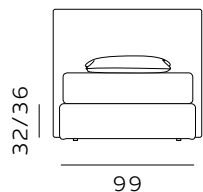

H. 28 GIROLETTO BED FRAME

materasso largh. cm. 80
mattress width cm. 80

materasso largh. cm. 120
mattress width cm. 120

materasso largh. cm. 160
mattress width cm. 160

materasso largh. cm. 180
mattress width cm. 180

materasso lungh. cm. 190
mattress length cm. 190

materasso lungh. cm. 200
mattress length cm. 200

materasso largh. cm. 153
mattress width cm. 153

materasso largh. cm. 193
mattress width cm. 193

materasso largh. cm. 200
mattress width cm. 200

materasso lungh. cm. 200
mattress length cm. 200

materasso lungh. cm. 203
mattress length cm. 203

H. 28 BOX CONTENITORE / BOX CONTENITORE EASY-UP STORAGE BOX / STORAGE BOX EASY-UP

Il box contenitore standard e box contenitore easy-up sono disponibili per giroletto standard e sagomato.
The standard storage box and easy-up storage box are available for both standard and shaped bed frames.

99

materasso largh. cm. 80
mattress width cm. 80

139

materasso largh. cm. 120
mattress width cm. 120

179

materasso largh. cm. 160
mattress width cm. 160

199

materasso largh. cm. 180
mattress width cm. 180