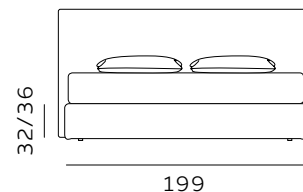

H. 28 GIROLETTO BED FRAME

materasso largh. cm. 80
mattress width cm. 80

materasso largh. cm. 120
mattress width cm. 120

materasso largh. cm. 160
mattress width cm. 160

materasso largh. cm. 180
mattress width cm. 180

materasso lungh. cm. 190
mattress length cm. 190

materasso lungh. cm. 200
mattress length cm. 200

materasso largh. cm. 153
mattress width cm. 153

materasso largh. cm. 193
mattress width cm. 193

materasso largh. cm. 200
mattress width cm. 200

materasso lungh. cm. 200
mattress length cm. 200

materasso lungh. cm. 203
mattress length cm. 203

H. 28 BOX CONTENITORE / BOX CONTENITORE EASY-UP STORAGE BOX / STORAGE BOX EASY-UP

Il box contenitore standard e box contenitore easy-up sono disponibili per giroletto standard e sagomato.
The standard storage box and easy-up storage box are available for both standard and shaped bed frames.

99

materasso largh. cm. 80
mattress width cm. 80

139

materasso largh. cm. 120
mattress width cm. 120

179

materasso largh. cm. 160
mattress width cm. 160

199

materasso largh. cm. 180
mattress width cm. 180