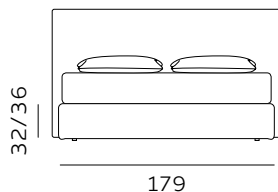

H. 28 GIROLETTO BED FRAME

materasso largh. cm. 80
mattress width cm. 80

materasso largh. cm. 120
mattress width cm. 120

materasso largh. cm. 160
mattress width cm. 160

materasso largh. cm. 180
mattress width cm. 180

materasso lungh. cm. 190
mattress length cm. 190

materasso lungh. cm. 200
mattress length cm. 200

materasso largh. cm. 153
mattress width cm. 153

materasso largh. cm. 193
mattress width cm. 193

materasso largh. cm. 200
mattress width cm. 200

materasso lungh. cm. 200
mattress length cm. 200

materasso lungh. cm. 203
mattress length cm. 203

H. 28 BOX CONTENITORE / BOX CONTENITORE EASY-UP STORAGE BOX / STORAGE BOX EASY-UP

Il box contenitore standard e box contenitore easy-up sono disponibili per giroletto standard e sagomato.
The standard storage box and easy-up storage box are available for both standard and shaped bed frames.

99

materasso largh. cm. 80
mattress width cm. 80

139

materasso largh. cm. 120
mattress width cm. 120

179

materasso largh. cm. 160
mattress width cm. 160

199

materasso largh. cm. 180
mattress width cm. 180