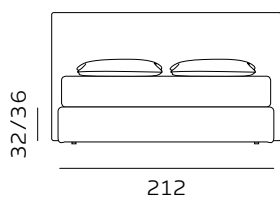

H. 28 GIROLETTO BED FRAME

materasso largh. cm. 80
mattress width cm. 80

materasso largh. cm. 120
mattress width cm. 120

materasso largh. cm. 160
mattress width cm. 160

materasso largh. cm. 180
mattress width cm. 180

materasso lungh. cm. 190
mattress length cm. 190

materasso lungh. cm. 200
mattress length cm. 200

materasso largh. cm. 153
mattress width cm. 153

materasso largh. cm. 193
mattress width cm. 193

materasso largh. cm. 200
mattress width cm. 200

materasso lungh. cm. 200
mattress length cm. 200

materasso lungh. cm. 203
mattress length cm. 203

H. 28 BOX CONTENITORE / BOX CONTENITORE EASY-UP STORAGE BOX / STORAGE BOX EASY-UP

Il box contenitore standard e box contenitore easy-up sono disponibili per giroletto standard e sagomato.
The standard storage box and easy-up storage box are available for both standard and shaped bed frames.

99

materasso largh. cm. 80
mattress width cm. 80

139

materasso largh. cm. 120
mattress width cm. 120

179

materasso largh. cm. 160
mattress width cm. 160

199

materasso largh. cm. 180
mattress width cm. 180