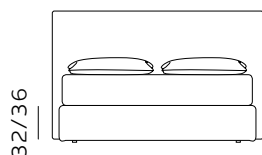

H. 28 GIROLETTO BED FRAME

materasso largh. cm. 80
mattress width cm. 80

materasso largh. cm. 120
mattress width cm. 120

materasso largh. cm. 160
mattress width cm. 160

materasso largh. cm. 180
mattress width cm. 180

materasso lungh. cm. 190
mattress length cm. 190

materasso lungh. cm. 200
mattress length cm. 200

materasso largh. cm. 153
mattress width cm. 153

materasso largh. cm. 193
mattress width cm. 193

materasso largh. cm. 200
mattress width cm. 200

materasso lungh. cm. 200
mattress length cm. 200

materasso lungh. cm. 203
mattress length cm. 203

H. 28 BOX CONTENITORE / BOX CONTENITORE EASY-UP STORAGE BOX / STORAGE BOX EASY-UP

Il box contenitore standard e box contenitore easy-up sono disponibili per giroletto standard e sagomato.
The standard storage box and easy-up storage box are available for both standard and shaped bed frames.

99

materasso largh. cm. 80
mattress width cm. 80

139

materasso largh. cm. 120
mattress width cm. 120

179

materasso largh. cm. 160
mattress width cm. 160

199

materasso largh. cm. 180
mattress width cm. 180