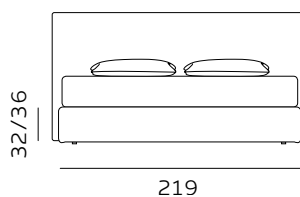

H. 28 GIROLETTO BED FRAME

materasso largh. cm. 80
mattress width cm. 80

materasso largh. cm. 120
mattress width cm. 120

materasso largh. cm. 160
mattress width cm. 160

materasso largh. cm. 180
mattress width cm. 180

materasso lungh. cm. 190
mattress length cm. 190

materasso lungh. cm. 200
mattress length cm. 200

materasso largh. cm. 153
mattress width cm. 153

materasso largh. cm. 193
mattress width cm. 193

materasso largh. cm. 200
mattress width cm. 200

materasso lungh. cm. 200
mattress length cm. 200

materasso lungh. cm. 203
mattress length cm. 203

H. 28 BOX CONTENITORE / BOX CONTENITORE EASY-UP STORAGE BOX / STORAGE BOX EASY-UP

Il box contenitore standard e box contenitore easy-up sono disponibili per giroletto standard e sagomato.
The standard storage box and easy-up storage box are available for both standard and shaped bed frames.

99

materasso largh. cm. 80
mattress width cm. 80

139

materasso largh. cm. 120
mattress width cm. 120

179

materasso largh. cm. 160
mattress width cm. 160

199

materasso largh. cm. 180
mattress width cm. 180