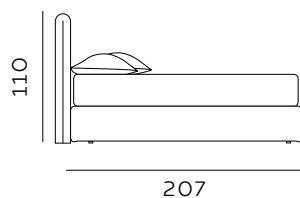

H. 28 GIROLETTO BED FRAME

materasso largh. cm. 80
mattress width cm. 80

materasso largh. cm. 120
mattress width cm. 120

materasso largh. cm. 160
mattress width cm. 160

materasso largh. cm. 180
mattress width cm. 180

materasso lungh. cm. 190
mattress length cm. 190

materasso lungh. cm. 200
mattress length cm. 200

materasso largh. cm. 153
mattress width cm. 153

materasso largh. cm. 193
mattress width cm. 193

materasso largh. cm. 200
mattress width cm. 200

materasso lungh. cm. 200
mattress length cm. 200

materasso lungh. cm. 203
mattress length cm. 203

H. 28 BOX CONTENITORE / BOX CONTENITORE EASY-UP STORAGE BOX / STORAGE BOX EASY-UP

Il box contenitore standard e box contenitore easy-up sono disponibili per giroletto standard e sagomato.
The standard storage box and easy-up storage box are available for both standard and shaped bed frames.

99

materasso largh. cm. 80
mattress width cm. 80

139

materasso largh. cm. 120
mattress width cm. 120

179

materasso largh. cm. 160
mattress width cm. 160

199

materasso largh. cm. 180
mattress width cm. 180