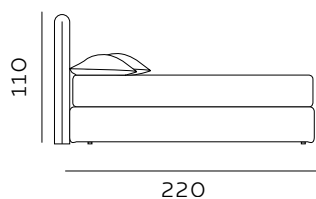

H. 28 GIROLETTO BED FRAME

materasso largh. cm. 80
mattress width cm. 80

materasso largh. cm. 120
mattress width cm. 120

materasso largh. cm. 160
mattress width cm. 160

materasso largh. cm. 180
mattress width cm. 180

materasso lungh. cm. 190
mattress length cm. 190

materasso lungh. cm. 200
mattress length cm. 200

materasso largh. cm. 153
mattress width cm. 153

materasso largh. cm. 193
mattress width cm. 193

materasso largh. cm. 200
mattress width cm. 200

materasso lungh. cm. 200
mattress length cm. 200

materasso lungh. cm. 203
mattress length cm. 203

H. 28 BOX CONTENITORE / BOX CONTENITORE EASY-UP STORAGE BOX / STORAGE BOX EASY-UP

Il box contenitore standard e box contenitore easy-up sono disponibili per giroletto standard e sagomato.
The standard storage box and easy-up storage box are available for both standard and shaped bed frames.

99

materasso largh. cm. 80
mattress width cm. 80

139

materasso largh. cm. 120
mattress width cm. 120

179

materasso largh. cm. 160
mattress width cm. 160

199

materasso largh. cm. 180
mattress width cm. 180