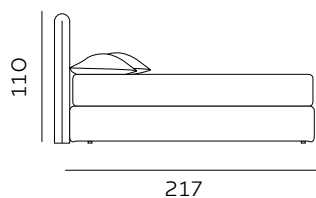

H. 28 GIROLETTO BED FRAME

materasso largh. cm. 80
mattress width cm. 80

materasso largh. cm. 120
mattress width cm. 120

materasso largh. cm. 160
mattress width cm. 160

materasso largh. cm. 180
mattress width cm. 180

materasso lungh. cm. 190
mattress length cm. 190

materasso lungh. cm. 200
mattress length cm. 200

materasso largh. cm. 153
mattress width cm. 153

materasso largh. cm. 193
mattress width cm. 193

materasso largh. cm. 200
mattress width cm. 200

materasso lungh. cm. 200
mattress length cm. 200

materasso lungh. cm. 203
mattress length cm. 203

H. 28 BOX CONTENITORE / BOX CONTENITORE EASY-UP STORAGE BOX / STORAGE BOX EASY-UP

Il box contenitore standard e box contenitore easy-up sono disponibili per giroletto standard e sagomato.
The standard storage box and easy-up storage box are available for both standard and shaped bed frames.

99

materasso largh. cm. 80
mattress width cm. 80

139

materasso largh. cm. 120
mattress width cm. 120

179

materasso largh. cm. 160
mattress width cm. 160

199

materasso largh. cm. 180
mattress width cm. 180