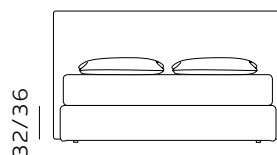

H. 28 GIROLETTO BED FRAME

materasso largh. cm. 80
mattress width cm. 80

materasso largh. cm. 120
mattress width cm. 120

materasso largh. cm. 160
mattress width cm. 160

materasso largh. cm. 180
mattress width cm. 180

materasso lungh. cm. 190
mattress length cm. 190

materasso lungh. cm. 200
mattress length cm. 200

materasso largh. cm. 153
mattress width cm. 153

materasso largh. cm. 193
mattress width cm. 193

materasso largh. cm. 200
mattress width cm. 200

materasso lungh. cm. 200
mattress length cm. 200

materasso lungh. cm. 203
mattress length cm. 203

H. 28 BOX CONTENITORE / BOX CONTENITORE EASY-UP STORAGE BOX / STORAGE BOX EASY-UP

Il box contenitore standard e box contenitore easy-up sono disponibili per giroletto standard e sagomato.
The standard storage box and easy-up storage box are available for both standard and shaped bed frames.

99

materasso largh. cm. 80
mattress width cm. 80

139

materasso largh. cm. 120
mattress width cm. 120

179

materasso largh. cm. 160
mattress width cm. 160

199

materasso largh. cm. 180
mattress width cm. 180