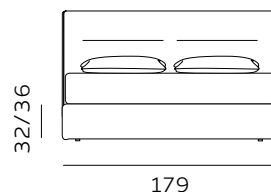

materasso lungh. cm. 200  
mattress length cm. 200

materasso largh. cm. 153  
mattress width cm. 153

materasso largh. cm. 193  
mattress width cm. 193

materasso largh. cm. 200  
mattress width cm. 200

materasso lungh. cm. 200  
mattress length cm. 200

materasso lungh. cm. 203  
mattress length cm. 203

## H. 28 BOX CONTENITORE / BOX CONTENITORE EASY-UP STORAGE BOX / STORAGE BOX EASY-UP

Il box contenitore standard e box contenitore easy-up sono disponibili per giroletto standard e sagomato.  
The standard storage box and easy-up storage box are available for both standard and shaped bed frames.

99  
materasso largh. cm. 80  
mattress width cm. 80

139  
materasso largh. cm. 120  
mattress width cm. 120

179  
materasso largh. cm. 160  
mattress width cm. 160

199  
materasso largh. cm. 180  
mattress width cm. 180