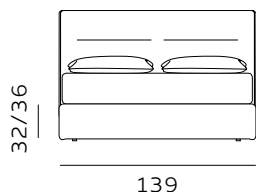

139
materasso largh. cm. 120
mattress width cm. 120