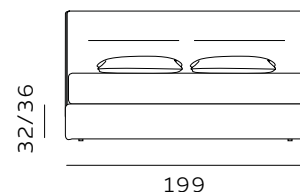

materasso lungh. cm. 200  
mattress length cm. 200

materasso largh. cm. 153  
mattress width cm. 153

materasso largh. cm. 193  
mattress width cm. 193

materasso largh. cm. 200  
mattress width cm. 200

materasso lungh. cm. 200  
mattress length cm. 200

materasso lungh. cm. 203  
mattress length cm. 203

## H. 28 BOX CONTENITORE / BOX CONTENITORE EASY-UP STORAGE BOX / STORAGE BOX EASY-UP

Il box contenitore standard e box contenitore easy-up sono disponibili per giroletto standard e sagomato.  
The standard storage box and easy-up storage box are available for both standard and shaped bed frames.

99  
materasso largh. cm. 80  
mattress width cm. 80

139  
materasso largh. cm. 120  
mattress width cm. 120

179  
materasso largh. cm. 160  
mattress width cm. 160

199  
materasso largh. cm. 180  
mattress width cm. 180