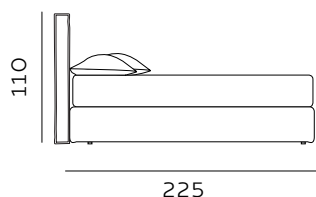

materasso largh. cm. 80  
mattress width cm. 80

materasso largh. cm. 120  
mattress width cm. 120

materasso largh. cm. 160  
mattress width cm. 160

materasso largh. cm. 180  
mattress width cm. 180

materasso lungh. cm. 190  
mattress length cm. 190

materasso lungh. cm. 200  
mattress length cm. 200

materasso largh. cm. 153  
mattress width cm. 153

materasso largh. cm. 193  
mattress width cm. 193

materasso largh. cm. 200  
mattress width cm. 200

materasso lungh. cm. 200  
mattress length cm. 200

materasso lungh. cm. 203  
mattress length cm. 203

## H. 28 BOX CONTENITORE / BOX CONTENITORE EASY-UP STORAGE BOX / STORAGE BOX EASY-UP

Il box contenitore standard e box contenitore easy-up sono disponibili per giroletto standard e sagomato.  
The standard storage box and easy-up storage box are available for both standard and shaped bed frames.