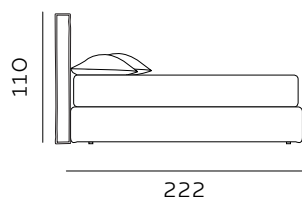

materasso largh. cm. 80  
mattress width cm. 80

materasso largh. cm. 120  
mattress width cm. 120

materasso largh. cm. 160  
mattress width cm. 160

materasso largh. cm. 180  
mattress width cm. 180

materasso lungh. cm. 190  
mattress length cm. 190

materasso lungh. cm. 200  
mattress length cm. 200

materasso largh. cm. 153  
mattress width cm. 153

materasso largh. cm. 193  
mattress width cm. 193

materasso largh. cm. 200  
mattress width cm. 200

materasso lungh. cm. 200  
mattress length cm. 200

materasso lungh. cm. 203  
mattress length cm. 203

## H. 28 BOX CONTENITORE / BOX CONTENITORE EASY-UP STORAGE BOX / STORAGE BOX EASY-UP

Il box contenitore standard e box contenitore easy-up sono disponibili per giroletto standard e sagomato.  
The standard storage box and easy-up storage box are available for both standard and shaped bed frames.