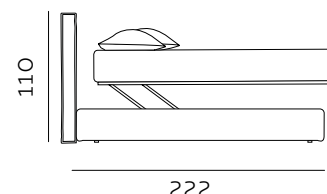

## H. 28 BOX CONTENITORE / BOX CONTENITORE EASY-UP STORAGE BOX / STORAGE BOX EASY-UP

Il box contenitore standard e box contenitore easy-up sono disponibili per giroletto standard e sagomato.  
The standard storage box and easy-up storage box are available for both standard and shaped bed frames.

99  
materasso largh. cm. 80  
mattress width cm. 80

139  
materasso largh. cm. 120  
mattress width cm. 120

179  
materasso largh. cm. 160  
mattress width cm. 160

199  
materasso largh. cm. 180  
mattress width cm. 180

212  
materasso lungh. cm. 190  
mattress length cm. 190

222  
materasso lungh. cm. 200  
mattress length cm. 200

212  
materasso lungh. cm. 190  
mattress length cm. 190

222  
materasso lungh. cm. 200  
mattress length cm. 200

172  
materasso largh. cm. 153  
mattress width cm. 153

212  
materasso largh. cm. 193  
mattress width cm. 193

219  
materasso largh. cm. 200  
mattress width cm. 200

222  
materasso lungh. cm. 200  
mattress length cm. 200