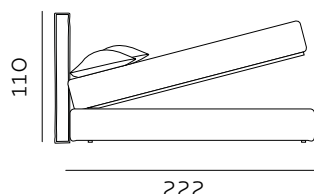

## H. 28 BOX CONTENITORE / BOX CONTENITORE EASY-UP STORAGE BOX / STORAGE BOX EASY-UP

Il box contenitore standard e box contenitore easy-up sono disponibili per giroletto standard e sagomato.  
The standard storage box and easy-up storage box are available for both standard and shaped bed frames.

99  
materasso largh. cm. 80  
mattress width cm. 80

139  
materasso largh. cm. 120  
mattress width cm. 120

179  
materasso largh. cm. 160  
mattress width cm. 160

199  
materasso largh. cm. 180  
mattress width cm. 180

212  
materasso lungh. cm. 190  
mattress length cm. 190

222  
materasso lungh. cm. 200  
mattress length cm. 200

212  
materasso lungh. cm. 190  
mattress length cm. 190

222  
materasso lungh. cm. 200  
mattress length cm. 200

172  
materasso largh. cm. 153  
mattress width cm. 153

212  
materasso largh. cm. 193  
mattress width cm. 193

219  
materasso largh. cm. 200  
mattress width cm. 200

222  
materasso lungh. cm. 200  
mattress length cm. 200