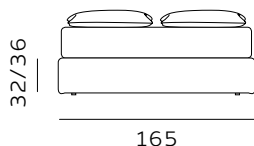

# H. 28 BOX CONTENITORE / BOX CONTENITORE EASY-UP

STORAGE BOX / STORAGE BOX EASY-UP

Il box contenitore standard e box contenitore easy-up sono disponibili per giroletto standard e sagomato.  
 The standard storage box and easy-up storage box are available for both standard and shaped bed frames.

materasso largh. cm. 80  
 mattress width cm. 80

materasso largh. cm. 120  
 mattress width cm. 120

materasso largh. cm. 160  
 mattress width cm. 160

materasso largh. cm. 180  
 mattress width cm. 180

materasso lungh. cm. 190  
 mattress length cm. 190

materasso lungh. cm. 200  
 mattress length cm. 200

materasso lungh. cm. 190  
 mattress length cm. 190

materasso lungh. cm. 200  
 mattress length cm. 200

materasso largh. cm. 153  
 mattress width cm. 153

materasso largh. cm. 193  
 mattress width cm. 193

materasso largh. cm. 200  
 mattress width cm. 200

materasso lungh. cm. 200  
 mattress length cm. 200

materasso lungh. cm. 203  
 mattress length cm. 203