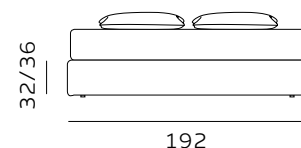

materasso lungh. cm. 190  
mattress length cm. 190

materasso lungh. cm. 200  
mattress length cm. 200

materasso largh. cm. 153  
mattress width cm. 153

materasso largh. cm. 193  
mattress width cm. 193

materasso largh. cm. 200  
mattress width cm. 200

materasso lungh. cm. 200  
mattress length cm. 200

materasso lungh. cm. 203  
mattress length cm. 203

# H. 28 BOX CONTENITORE / BOX CONTENITORE EASY-UP

STORAGE BOX / STORAGE BOX EASY-UP

Il box contenitore standard e box contenitore easy-up sono disponibili per giroletto standard e sagomato.  
 The standard storage box and easy-up storage box are available for both standard and shaped bed frames.

materasso largh. cm. 80  
 mattress width cm. 80

materasso largh. cm. 120  
 mattress width cm. 120

materasso largh. cm. 160  
 mattress width cm. 160

materasso largh. cm. 180  
 mattress width cm. 180

materasso lungh. cm. 190  
 mattress length cm. 190