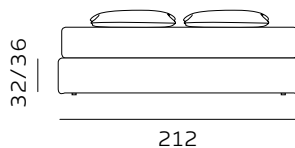

# H. 28 GIROLETTO BED FRAME

materasso largh. cm. 80  
mattress width cm. 80

materasso largh. cm. 120  
mattress width cm. 120

materasso largh. cm. 160  
mattress width cm. 160

materasso largh. cm. 180  
mattress width cm. 180

materasso lungh. cm. 190  
mattress length cm. 190

materasso lungh. cm. 200  
mattress length cm. 200

materasso largh. cm. 153  
mattress width cm. 153

materasso largh. cm. 193  
mattress width cm. 193

materasso largh. cm. 200  
mattress width cm. 200

materasso lungh. cm. 200  
mattress length cm. 200

materasso lungh. cm. 203  
mattress length cm. 203

# H. 28 BOX CONTENITORE / BOX CONTENITORE EASY-UP

STORAGE BOX / STORAGE BOX EASY-UP

Il box contenitore standard e box contenitore easy-up sono disponibili per giroletto standard e sagomato.  
 The standard storage box and easy-up storage box are available for both standard and shaped bed frames.