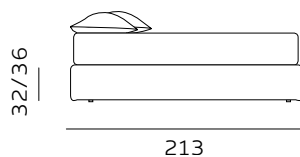

# H. 28 GIROLETTO BED FRAME

materasso largh. cm. 80  
mattress width cm. 80

materasso largh. cm. 120  
mattress width cm. 120

materasso largh. cm. 160  
mattress width cm. 160

materasso largh. cm. 180  
mattress width cm. 180

materasso lungh. cm. 190  
mattress length cm. 190

materasso lungh. cm. 200  
mattress length cm. 200

materasso largh. cm. 153  
mattress width cm. 153

materasso largh. cm. 193  
mattress width cm. 193

materasso largh. cm. 200  
mattress width cm. 200

materasso lungh. cm. 200  
mattress length cm. 200

materasso lungh. cm. 203  
mattress length cm. 203

# H. 28 BOX CONTENITORE / BOX CONTENITORE EASY-UP

STORAGE BOX / STORAGE BOX EASY-UP

Il box contenitore standard e box contenitore easy-up sono disponibili per giroletto standard e sagomato.  
 The standard storage box and easy-up storage box are available for both standard and shaped bed frames.