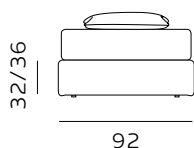

materasso lungh. cm. 190  
mattress length cm. 190

materasso lungh. cm. 200  
mattress length cm. 200

materasso largh. cm. 153  
mattress width cm. 153

materasso largh. cm. 193  
mattress width cm. 193

materasso largh. cm. 200  
mattress width cm. 200

materasso lungh. cm. 200  
mattress length cm. 200

materasso lungh. cm. 203  
mattress length cm. 203

# H. 28 BOX CONTENITORE / BOX CONTENITORE EASY-UP

STORAGE BOX / STORAGE BOX EASY-UP

Il box contenitore standard e box contenitore easy-up sono disponibili per giroletto standard e sagomato.  
 The standard storage box and easy-up storage box are available for both standard and shaped bed frames.

materasso largh. cm. 80  
 mattress width cm. 80

materasso largh. cm. 120  
 mattress width cm. 120

materasso largh. cm. 160  
 mattress width cm. 160

materasso largh. cm. 180  
 mattress width cm. 180

materasso lungh. cm. 190  
 mattress length cm. 190