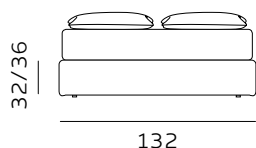

materasso lungh. cm. 190  
mattress length cm. 190

materasso lungh. cm. 200  
mattress length cm. 200

materasso largh. cm. 153  
mattress width cm. 153

materasso largh. cm. 193  
mattress width cm. 193

materasso largh. cm. 200  
mattress width cm. 200

materasso lungh. cm. 200  
mattress length cm. 200

materasso lungh. cm. 203  
mattress length cm. 203

# H. 28 BOX CONTENITORE / BOX CONTENITORE EASY-UP

STORAGE BOX / STORAGE BOX EASY-UP

Il box contenitore standard e box contenitore easy-up sono disponibili per giroletto standard e sagomato.  
 The standard storage box and easy-up storage box are available for both standard and shaped bed frames.

materasso largh. cm. 80  
 mattress width cm. 80

materasso largh. cm. 120  
 mattress width cm. 120

materasso largh. cm. 160  
 mattress width cm. 160

materasso largh. cm. 180  
 mattress width cm. 180

materasso lungh. cm. 190  
 mattress length cm. 190