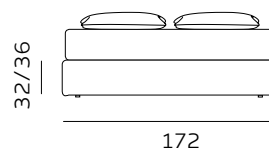

materasso lungh. cm. 190  
mattress length cm. 190

materasso lungh. cm. 200  
mattress length cm. 200

materasso largh. cm. 153  
mattress width cm. 153

materasso largh. cm. 193  
mattress width cm. 193

materasso largh. cm. 200  
mattress width cm. 200

materasso lungh. cm. 200  
mattress length cm. 200

materasso lungh. cm. 203  
mattress length cm. 203

# H. 28 BOX CONTENITORE / BOX CONTENITORE EASY-UP

STORAGE BOX / STORAGE BOX EASY-UP

Il box contenitore standard e box contenitore easy-up sono disponibili per giroletto standard e sagomato.  
 The standard storage box and easy-up storage box are available for both standard and shaped bed frames.

materasso largh. cm. 80  
 mattress width cm. 80

materasso largh. cm. 120  
 mattress width cm. 120

materasso largh. cm. 160  
 mattress width cm. 160

materasso largh. cm. 180  
 mattress width cm. 180

materasso lungh. cm. 190  
 mattress length cm. 190