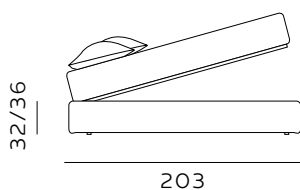

# H. 28 BOX CONTENITORE / BOX CONTENITORE EASY-UP

STORAGE BOX / STORAGE BOX EASY-UP

Il box contenitore standard e box contenitore easy-up sono disponibili per giroletto standard e sagomato.  
 The standard storage box and easy-up storage box are available for both standard and shaped bed frames.

materasso largh. cm. 80  
 mattress width cm. 80

materasso largh. cm. 120  
 mattress width cm. 120

materasso largh. cm. 160  
 mattress width cm. 160

materasso largh. cm. 180  
 mattress width cm. 180

materasso lungh. cm. 190  
 mattress length cm. 190

materasso lungh. cm. 200  
 mattress length cm. 200

materasso lungh. cm. 190  
 mattress length cm. 190

materasso lungh. cm. 200  
 mattress length cm. 200

materasso largh. cm. 153  
 mattress width cm. 153

materasso largh. cm. 193  
 mattress width cm. 193

materasso largh. cm. 200  
 mattress width cm. 200

materasso lungh. cm. 200  
 mattress length cm. 200

materasso lungh. cm. 203  
 mattress length cm. 203