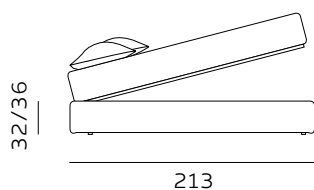

# H. 28 BOX CONTENITORE / BOX CONTENITORE EASY-UP

STORAGE BOX / STORAGE BOX EASY-UP

Il box contenitore standard e box contenitore easy-up sono disponibili per giroletto standard e sagomato.  
 The standard storage box and easy-up storage box are available for both standard and shaped bed frames.

materasso largh. cm. 80  
 mattress width cm. 80

materasso largh. cm. 120  
 mattress width cm. 120

materasso largh. cm. 160  
 mattress width cm. 160

materasso largh. cm. 180  
 mattress width cm. 180

materasso lungh. cm. 190  
 mattress length cm. 190

materasso lungh. cm. 200  
 mattress length cm. 200

materasso lungh. cm. 190  
 mattress length cm. 190

materasso lungh. cm. 200  
 mattress length cm. 200

materasso largh. cm. 153  
 mattress width cm. 153

materasso largh. cm. 193  
 mattress width cm. 193

materasso largh. cm. 200  
 mattress width cm. 200

materasso lungh. cm. 200  
 mattress length cm. 200

materasso lungh. cm. 203  
 mattress length cm. 203