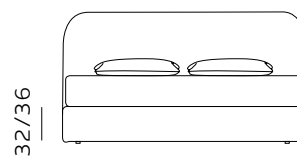

materasso largh. cm. 200
mattress width cm. 200

216

materasso lungh. cm. 200
mattress length cm. 200

219

materasso lungh. cm. 203
mattress length cm. 203

H. 28 BOX CONTENITORE / BOX CONTENITORE EASY-UP STORAGE BOX / STORAGE BOX EASY-UP

Il box contenitore standard e box contenitore easy-up sono disponibili per giroletto standard e sagomato.
The standard storage box and easy-up storage box are available for both standard and shaped bed frames.

135

materasso largh. cm. 120
mattress width cm. 120

175

materasso largh. cm. 160
mattress width cm. 160

195

materasso largh. cm. 180
mattress width cm. 180

206

materasso largh. cm. 190
mattress width cm. 190

216

materasso largh. cm. 200
mattress width cm. 200

206

materasso largh. cm. 190
mattress width cm. 190

216

materasso largh. cm. 200
mattress width cm. 200

168

materasso largh. cm. 153
mattress width cm. 153