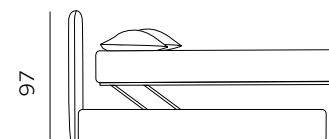

Il box contenitore standard e box contenitore easy-up sono disponibili per giroletto standard e sagomato.
The standard storage box and easy-up storage box are available for both standard and shaped bed frames.

135

materasso largh. cm. 120
mattress width cm. 120

175

materasso largh. cm. 160
mattress width cm. 160

195

materasso largh. cm. 180
mattress width cm. 180

206

materasso largh. cm. 190
mattress width cm. 190

216

materasso largh. cm. 200
mattress width cm. 200

206

materasso largh. cm. 190
mattress width cm. 190

216

materasso largh. cm. 200
mattress width cm. 200

168

materasso largh. cm. 153
mattress width cm. 153

208

materasso largh. cm. 193
mattress width cm. 193

215

materasso largh. cm. 200
mattress width cm. 200

216

materasso largh. cm. 200
mattress width cm. 200

219

materasso largh. cm. 203
mattress width cm. 203