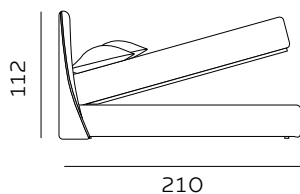

H. 28 GIROLETTO / GIROLETTO SAGOMATO

BED FRAME / SHAPED BED FRAME

materasso largh. cm. 160
mattress width cm. 160

materasso largh. cm. 180
mattress width cm. 180

materasso lungh. cm. 190
mattress length cm. 190

materasso lungh. cm. 200
mattress length cm. 200

materasso largh. cm. 153
mattress width cm. 153

materasso largh. cm. 193
mattress width cm. 193

materasso largh. cm. 200
mattress width cm. 200

materasso lungh. cm. 200
mattress length cm. 200

materasso lungh. cm. 203
mattress length cm. 203

H. 28 BOX CONTENITORE / BOX CONTENITORE EASY-UP STORAGE BOX / STORAGE BOX EASY-UP

Il box contenitore standard e box contenitore easy-up sono disponibili per giroletto standard e sagomato.
The standard storage box and easy-up storage box are available for both standard and shaped bed frames.

materasso largh. cm. 160
mattress width cm. 160

materasso largh. cm. 180
mattress width cm. 180

materasso lungh. cm. 190
mattress length cm. 190

materasso lungh. cm. 200
mattress length cm. 200

materasso lungh. cm. 190
mattress length cm. 190