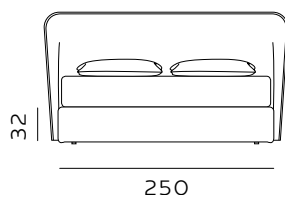

H. 28 GIROLETTO / GIROLETTO SAGOMATO

BED FRAME / SHAPED BED FRAME

materasso largh. cm. 160
mattress width cm. 160

materasso largh. cm. 180
mattress width cm. 180

materasso lungh. cm. 190
mattress length cm. 190

materasso lungh. cm. 200
mattress length cm. 200

materasso largh. cm. 153
mattress width cm. 153

materasso largh. cm. 193
mattress width cm. 193

materasso largh. cm. 200
mattress width cm. 200

materasso lungh. cm. 200
mattress length cm. 200

materasso lungh. cm. 203
mattress length cm. 203

H. 28 BOX CONTENITORE / BOX CONTENITORE EASY-UP STORAGE BOX / STORAGE BOX EASY-UP

Il box contenitore standard e box contenitore easy-up sono disponibili per giroletto standard e sagomato.
The standard storage box and easy-up storage box are available for both standard and shaped bed frames.

materasso largh. cm. 160
mattress width cm. 160

materasso largh. cm. 180
mattress width cm. 180

materasso lungh. cm. 190
mattress length cm. 190

materasso lungh. cm. 200
mattress length cm. 200

materasso lungh. cm. 190
mattress length cm. 190