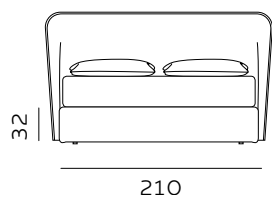

H. 28 GIROLETTO / GIROLETTO SAGOMATO

BED FRAME / SHAPED BED FRAME

materasso largh. cm. 160
mattress width cm. 160

materasso largh. cm. 180
mattress width cm. 180

materasso lungh. cm. 190
mattress length cm. 190

materasso lungh. cm. 200
mattress length cm. 200

materasso largh. cm. 153
mattress width cm. 153

materasso largh. cm. 193
mattress width cm. 193

materasso largh. cm. 200
mattress width cm. 200

materasso lungh. cm. 200
mattress length cm. 200

materasso lungh. cm. 203
mattress length cm. 203

H. 28 BOX CONTENITORE / BOX CONTENITORE EASY-UP STORAGE BOX / STORAGE BOX EASY-UP

Il box contenitore standard e box contenitore easy-up sono disponibili per giroletto standard e sagomato.
The standard storage box and easy-up storage box are available for both standard and shaped bed frames.

materasso largh. cm. 160
mattress width cm. 160

materasso largh. cm. 180
mattress width cm. 180

materasso lungh. cm. 190
mattress length cm. 190

materasso lungh. cm. 200
mattress length cm. 200

materasso lungh. cm. 190
mattress length cm. 190