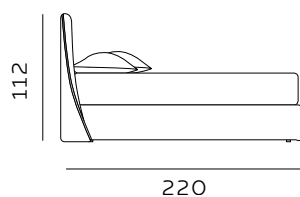

H. 28 GIROLETTO / GIROLETTO SAGOMATO

BED FRAME / SHAPED BED FRAME

materasso largh. cm. 160
mattress width cm. 160

materasso largh. cm. 180
mattress width cm. 180

materasso lungh. cm. 190
mattress length cm. 190

materasso lungh. cm. 200
mattress length cm. 200

materasso largh. cm. 153
mattress width cm. 153

materasso largh. cm. 193
mattress width cm. 193

materasso largh. cm. 200
mattress width cm. 200

materasso lungh. cm. 200
mattress length cm. 200

materasso lungh. cm. 203
mattress length cm. 203

H. 28 BOX CONTENITORE / BOX CONTENITORE EASY-UP STORAGE BOX / STORAGE BOX EASY-UP

Il box contenitore standard e box contenitore easy-up sono disponibili per giroletto standard e sagomato.
The standard storage box and easy-up storage box are available for both standard and shaped bed frames.

materasso largh. cm. 160
mattress width cm. 160

materasso largh. cm. 180
mattress width cm. 180

materasso lungh. cm. 190
mattress length cm. 190

materasso lungh. cm. 200
mattress length cm. 200

materasso lungh. cm. 190
mattress length cm. 190