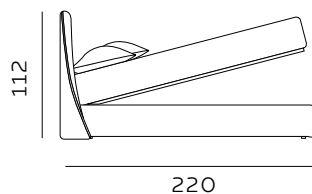

H. 28 GIROLETTO / GIROLETTO SAGOMATO

BED FRAME / SHAPED BED FRAME

materasso largh. cm. 160
mattress width cm. 160

materasso largh. cm. 180
mattress width cm. 180

materasso lungh. cm. 190
mattress length cm. 190

materasso lungh. cm. 200
mattress length cm. 200

materasso largh. cm. 153
mattress width cm. 153

materasso largh. cm. 193
mattress width cm. 193

materasso largh. cm. 200
mattress width cm. 200

materasso lungh. cm. 200
mattress length cm. 200

materasso lungh. cm. 203
mattress length cm. 203

H. 28 BOX CONTENITORE / BOX CONTENITORE EASY-UP STORAGE BOX / STORAGE BOX EASY-UP

Il box contenitore standard e box contenitore easy-up sono disponibili per giroletto standard e sagomato.
The standard storage box and easy-up storage box are available for both standard and shaped bed frames.

materasso largh. cm. 160
mattress width cm. 160

materasso largh. cm. 180
mattress width cm. 180

materasso lungh. cm. 190
mattress length cm. 190

materasso lungh. cm. 200
mattress length cm. 200

materasso lungh. cm. 190
mattress length cm. 190