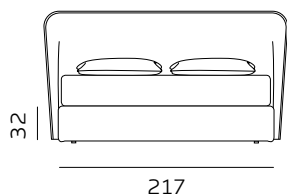

H. 28 GIROLETTO / GIROLETTO SAGOMATO

BED FRAME / SHAPED BED FRAME

materasso largh. cm. 160
mattress width cm. 160

materasso largh. cm. 180
mattress width cm. 180

materasso lungh. cm. 190
mattress length cm. 190

materasso lungh. cm. 200
mattress length cm. 200

materasso largh. cm. 153
mattress width cm. 153

materasso largh. cm. 193
mattress width cm. 193

materasso largh. cm. 200
mattress width cm. 200

materasso lungh. cm. 200
mattress length cm. 200

materasso lungh. cm. 203
mattress length cm. 203

H. 28 BOX CONTENITORE / BOX CONTENITORE EASY-UP STORAGE BOX / STORAGE BOX EASY-UP

Il box contenitore standard e box contenitore easy-up sono disponibili per giroletto standard e sagomato.
The standard storage box and easy-up storage box are available for both standard and shaped bed frames.

materasso largh. cm. 160
mattress width cm. 160

materasso largh. cm. 180
mattress width cm. 180

materasso lungh. cm. 190
mattress length cm. 190

materasso lungh. cm. 200
mattress length cm. 200

materasso lungh. cm. 190
mattress length cm. 190