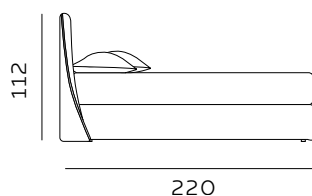

H. 28 GIROLETTO / GIROLETTO SAGOMATO

BED FRAME / SHAPED BED FRAME

materasso largh. cm. 160
mattress width cm. 160

materasso largh. cm. 180
mattress width cm. 180

materasso lungh. cm. 190
mattress length cm. 190

materasso lungh. cm. 200
mattress length cm. 200

materasso largh. cm. 153
mattress width cm. 153

materasso largh. cm. 193
mattress width cm. 193

materasso largh. cm. 200
mattress width cm. 200

materasso lungh. cm. 200
mattress length cm. 200

materasso lungh. cm. 203
mattress length cm. 203

H. 28 BOX CONTENITORE / BOX CONTENITORE EASY-UP STORAGE BOX / STORAGE BOX EASY-UP

Il box contenitore standard e box contenitore easy-up sono disponibili per giroletto standard e sagomato.
The standard storage box and easy-up storage box are available for both standard and shaped bed frames.

materasso largh. cm. 160
mattress width cm. 160

materasso largh. cm. 180
mattress width cm. 180

materasso lungh. cm. 190
mattress length cm. 190

materasso lungh. cm. 200
mattress length cm. 200

materasso lungh. cm. 190
mattress length cm. 190