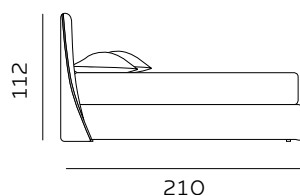

H. 28 GIROLETTO / GIROLETTO SAGOMATO

BED FRAME / SHAPED BED FRAME

materasso largh. cm. 160
mattress width cm. 160

materasso largh. cm. 180
mattress width cm. 180

materasso lungh. cm. 190
mattress length cm. 190

materasso lungh. cm. 200
mattress length cm. 200

materasso largh. cm. 153
mattress width cm. 153

materasso largh. cm. 193
mattress width cm. 193

materasso largh. cm. 200
mattress width cm. 200

materasso lungh. cm. 200
mattress length cm. 200

materasso lungh. cm. 203
mattress length cm. 203

H. 28 BOX CONTENITORE / BOX CONTENITORE EASY-UP STORAGE BOX / STORAGE BOX EASY-UP

Il box contenitore standard e box contenitore easy-up sono disponibili per giroletto standard e sagomato.
The standard storage box and easy-up storage box are available for both standard and shaped bed frames.

materasso largh. cm. 160
mattress width cm. 160

materasso largh. cm. 180
mattress width cm. 180

materasso lungh. cm. 190
mattress length cm. 190

materasso lungh. cm. 200
mattress length cm. 200

materasso lungh. cm. 190
mattress length cm. 190