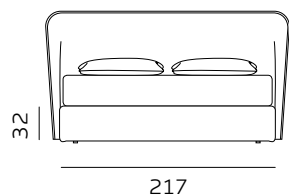

H. 28 GIROLETTO / GIROLETTO SAGOMATO

BED FRAME / SHAPED BED FRAME

materasso largh. cm. 160
mattress width cm. 160

materasso largh. cm. 180
mattress width cm. 180

materasso lungh. cm. 190
mattress length cm. 190

materasso lungh. cm. 200
mattress length cm. 200

materasso largh. cm. 153
mattress width cm. 153

materasso largh. cm. 193
mattress width cm. 193

materasso largh. cm. 200
mattress width cm. 200

materasso lungh. cm. 200
mattress length cm. 200

materasso lungh. cm. 203
mattress length cm. 203

H. 28 BOX CONTENITORE / BOX CONTENITORE EASY-UP STORAGE BOX / STORAGE BOX EASY-UP

Il box contenitore standard e box contenitore easy-up sono disponibili per giroletto standard e sagomato.
The standard storage box and easy-up storage box are available for both standard and shaped bed frames.

materasso largh. cm. 160
mattress width cm. 160

materasso largh. cm. 180
mattress width cm. 180

materasso lungh. cm. 190
mattress length cm. 190

materasso lungh. cm. 200
mattress length cm. 200

materasso lungh. cm. 190
mattress length cm. 190