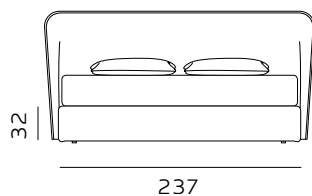

H. 28 GIROLETTO / GIROLETTO SAGOMATO

BED FRAME / SHAPED BED FRAME

materasso largh. cm. 160
mattress width cm. 160

materasso largh. cm. 180
mattress width cm. 180

materasso lungh. cm. 190
mattress length cm. 190

materasso lungh. cm. 200
mattress length cm. 200

materasso largh. cm. 153
mattress width cm. 153

materasso largh. cm. 193
mattress width cm. 193

materasso largh. cm. 200
mattress width cm. 200

materasso lungh. cm. 200
mattress length cm. 200

materasso lungh. cm. 203
mattress length cm. 203

H. 28 BOX CONTENITORE / BOX CONTENITORE EASY-UP STORAGE BOX / STORAGE BOX EASY-UP

Il box contenitore standard e box contenitore easy-up sono disponibili per giroletto standard e sagomato.
The standard storage box and easy-up storage box are available for both standard and shaped bed frames.

materasso largh. cm. 160
mattress width cm. 160

materasso largh. cm. 180
mattress width cm. 180

materasso lungh. cm. 190
mattress length cm. 190

materasso lungh. cm. 200
mattress length cm. 200

materasso lungh. cm. 190
mattress length cm. 190