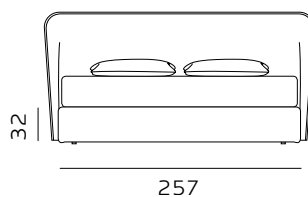

H. 28 GIROLETTO / GIROLETTO SAGOMATO

BED FRAME / SHAPED BED FRAME

materasso largh. cm. 160
mattress width cm. 160

materasso largh. cm. 180
mattress width cm. 180

materasso lungh. cm. 190
mattress length cm. 190

materasso lungh. cm. 200
mattress length cm. 200

materasso largh. cm. 153
mattress width cm. 153

materasso largh. cm. 193
mattress width cm. 193

materasso largh. cm. 200
mattress width cm. 200

materasso lungh. cm. 200
mattress length cm. 200

materasso lungh. cm. 203
mattress length cm. 203

H. 28 BOX CONTENITORE / BOX CONTENITORE EASY-UP STORAGE BOX / STORAGE BOX EASY-UP

Il box contenitore standard e box contenitore easy-up sono disponibili per giroletto standard e sagomato.
The standard storage box and easy-up storage box are available for both standard and shaped bed frames.

materasso largh. cm. 160
mattress width cm. 160

materasso largh. cm. 180
mattress width cm. 180

materasso lungh. cm. 190
mattress length cm. 190

materasso lungh. cm. 200
mattress length cm. 200

materasso lungh. cm. 190
mattress length cm. 190