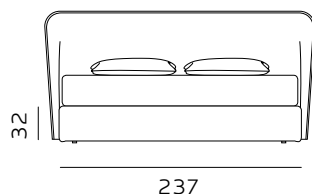

H. 28 GIROLETTO / GIROLETTO SAGOMATO

BED FRAME / SHAPED BED FRAME

materasso largh. cm. 160
mattress width cm. 160

materasso largh. cm. 180
mattress width cm. 180

materasso lungh. cm. 190
mattress length cm. 190

materasso lungh. cm. 200
mattress length cm. 200

materasso largh. cm. 153
mattress width cm. 153

materasso largh. cm. 193
mattress width cm. 193

materasso largh. cm. 200
mattress width cm. 200

materasso lungh. cm. 200
mattress length cm. 200

materasso lungh. cm. 203
mattress length cm. 203

H. 28 BOX CONTENITORE / BOX CONTENITORE EASY-UP STORAGE BOX / STORAGE BOX EASY-UP

Il box contenitore standard e box contenitore easy-up sono disponibili per giroletto standard e sagomato.
The standard storage box and easy-up storage box are available for both standard and shaped bed frames.

materasso largh. cm. 160
mattress width cm. 160

materasso largh. cm. 180
mattress width cm. 180

materasso lungh. cm. 190
mattress length cm. 190

materasso lungh. cm. 200
mattress length cm. 200

materasso lungh. cm. 190
mattress length cm. 190