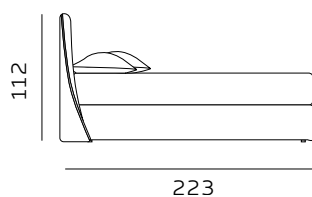

H. 28 GIROLETTO / GIROLETTO SAGOMATO

BED FRAME / SHAPED BED FRAME

materasso largh. cm. 160
mattress width cm. 160

materasso largh. cm. 180
mattress width cm. 180

materasso lungh. cm. 190
mattress length cm. 190

materasso lungh. cm. 200
mattress length cm. 200

materasso largh. cm. 153
mattress width cm. 153

materasso largh. cm. 193
mattress width cm. 193

materasso largh. cm. 200
mattress width cm. 200

materasso lungh. cm. 200
mattress length cm. 200

materasso lungh. cm. 203
mattress length cm. 203

H. 28 BOX CONTENITORE / BOX CONTENITORE EASY-UP STORAGE BOX / STORAGE BOX EASY-UP

Il box contenitore standard e box contenitore easy-up sono disponibili per giroletto standard e sagomato.
The standard storage box and easy-up storage box are available for both standard and shaped bed frames.

materasso largh. cm. 160
mattress width cm. 160

materasso largh. cm. 180
mattress width cm. 180

materasso lungh. cm. 190
mattress length cm. 190

materasso lungh. cm. 200
mattress length cm. 200

materasso lungh. cm. 190
mattress length cm. 190