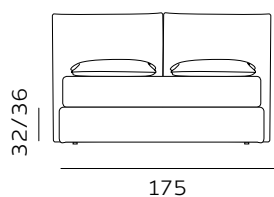

H. 28 GIROLETTO / GIROLETTO SAGOMATO

BED FRAME / SHAPED BED FRAME

materasso largh. cm. 160
mattress width cm. 160

materasso largh. cm. 180
mattress width cm. 180

materasso lungh. cm. 190
mattress length cm. 190

materasso lungh. cm. 200
mattress length cm. 200

materasso largh. cm. 153
mattress width cm. 153

materasso largh. cm. 193
mattress width cm. 193

materasso largh. cm. 200
mattress width cm. 200

materasso lungh. cm. 200
mattress length cm. 200

materasso lungh. cm. 203
mattress length cm. 203

H. 28 BOX CONTENITORE / BOX CONTENITORE EASY-UP STORAGE BOX / STORAGE BOX EASY-UP

Il box contenitore standard e box contenitore easy-up sono disponibili per giroletto standard e sagomato.
The standard storage box and easy-up storage box are available for both standard and shaped bed frames.

182

materasso largh. cm. 160
mattress width cm. 160

202

materasso largh. cm. 180
mattress width cm. 180

221

materasso lungh. cm. 190
mattress length cm. 190

231

materasso lungh. cm. 200
mattress length cm. 200