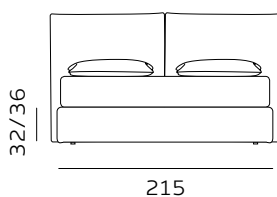

H. 28 GIROLETTO / GIROLETTO SAGOMATO

BED FRAME / SHAPED BED FRAME

materasso largh. cm. 160
mattress width cm. 160

materasso largh. cm. 180
mattress width cm. 180

materasso lungh. cm. 190
mattress length cm. 190

materasso lungh. cm. 200
mattress length cm. 200

materasso largh. cm. 153
mattress width cm. 153

materasso largh. cm. 193
mattress width cm. 193

materasso largh. cm. 200
mattress width cm. 200

materasso lungh. cm. 200
mattress length cm. 200

materasso lungh. cm. 203
mattress length cm. 203

H. 28 BOX CONTENITORE / BOX CONTENITORE EASY-UP STORAGE BOX / STORAGE BOX EASY-UP

Il box contenitore standard e box contenitore easy-up sono disponibili per giroletto standard e sagomato.
The standard storage box and easy-up storage box are available for both standard and shaped bed frames.

182

materasso largh. cm. 160
mattress width cm. 160

202

materasso largh. cm. 180
mattress width cm. 180

221

materasso lungh. cm. 190
mattress length cm. 190

231

materasso lungh. cm. 200
mattress length cm. 200