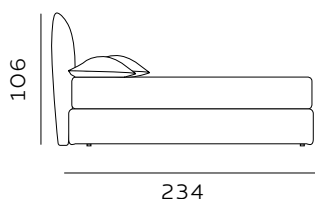

H. 28 GIROLETTO / GIROLETTO SAGOMATO

BED FRAME / SHAPED BED FRAME

materasso largh. cm. 160
mattress width cm. 160

materasso largh. cm. 180
mattress width cm. 180

materasso lungh. cm. 190
mattress length cm. 190

materasso lungh. cm. 200
mattress length cm. 200

materasso largh. cm. 153
mattress width cm. 153

materasso largh. cm. 193
mattress width cm. 193

materasso largh. cm. 200
mattress width cm. 200

materasso lungh. cm. 200
mattress length cm. 200

materasso lungh. cm. 203
mattress length cm. 203

H. 28 BOX CONTENITORE / BOX CONTENITORE EASY-UP STORAGE BOX / STORAGE BOX EASY-UP

Il box contenitore standard e box contenitore easy-up sono disponibili per giroletto standard e sagomato.
The standard storage box and easy-up storage box are available for both standard and shaped bed frames.

182

materasso largh. cm. 160
mattress width cm. 160

202

materasso largh. cm. 180
mattress width cm. 180

221

materasso lungh. cm. 190
mattress length cm. 190

231

materasso lungh. cm. 200
mattress length cm. 200