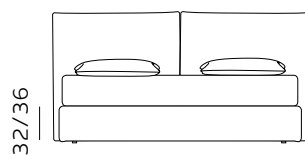

H. 28 GIROLETTO / GIROLETTO SAGOMATO

BED FRAME / SHAPED BED FRAME

materasso largh. cm. 160
mattress width cm. 160

materasso largh. cm. 180
mattress width cm. 180

materasso lungh. cm. 190
mattress length cm. 190

materasso lungh. cm. 200
mattress length cm. 200

materasso largh. cm. 153
mattress width cm. 153

materasso largh. cm. 193
mattress width cm. 193

materasso largh. cm. 200
mattress width cm. 200

materasso lungh. cm. 200
mattress length cm. 200

materasso lungh. cm. 203
mattress length cm. 203

H. 28 BOX CONTENITORE / BOX CONTENITORE EASY-UP STORAGE BOX / STORAGE BOX EASY-UP

Il box contenitore standard e box contenitore easy-up sono disponibili per giroletto standard e sagomato.
The standard storage box and easy-up storage box are available for both standard and shaped bed frames.

182

materasso largh. cm. 160
mattress width cm. 160

202

materasso largh. cm. 180
mattress width cm. 180

221

materasso lungh. cm. 190
mattress length cm. 190

231

materasso lungh. cm. 200
mattress length cm. 200