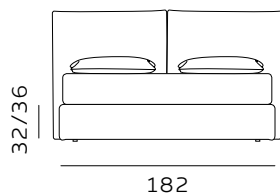

H. 28 GIROLETTO / GIROLETTO SAGOMATO

BED FRAME / SHAPED BED FRAME

materasso largh. cm. 160
mattress width cm. 160

materasso largh. cm. 180
mattress width cm. 180

materasso lungh. cm. 190
mattress length cm. 190

materasso lungh. cm. 200
mattress length cm. 200

materasso largh. cm. 153
mattress width cm. 153

materasso largh. cm. 193
mattress width cm. 193

materasso largh. cm. 200
mattress width cm. 200

materasso lungh. cm. 200
mattress length cm. 200

materasso lungh. cm. 203
mattress length cm. 203

H. 28 BOX CONTENITORE / BOX CONTENITORE EASY-UP STORAGE BOX / STORAGE BOX EASY-UP

Il box contenitore standard e box contenitore easy-up sono disponibili per giroletto standard e sagomato.
The standard storage box and easy-up storage box are available for both standard and shaped bed frames.

182

materasso largh. cm. 160
mattress width cm. 160

202

materasso largh. cm. 180
mattress width cm. 180

221

materasso lungh. cm. 190
mattress length cm. 190

231

materasso lungh. cm. 200
mattress length cm. 200