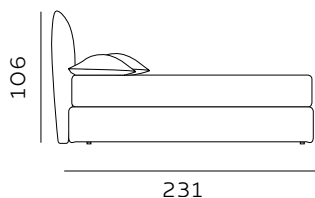

H. 28 GIROLETTO / GIROLETTO SAGOMATO

BED FRAME / SHAPED BED FRAME

materasso largh. cm. 160
mattress width cm. 160

materasso largh. cm. 180
mattress width cm. 180

materasso lungh. cm. 190
mattress length cm. 190

materasso lungh. cm. 200
mattress length cm. 200

materasso largh. cm. 153
mattress width cm. 153

materasso largh. cm. 193
mattress width cm. 193

materasso largh. cm. 200
mattress width cm. 200

materasso lungh. cm. 200
mattress length cm. 200

materasso lungh. cm. 203
mattress length cm. 203

H. 28 BOX CONTENITORE / BOX CONTENITORE EASY-UP STORAGE BOX / STORAGE BOX EASY-UP

Il box contenitore standard e box contenitore easy-up sono disponibili per giroletto standard e sagomato.
The standard storage box and easy-up storage box are available for both standard and shaped bed frames.

182

materasso largh. cm. 160
mattress width cm. 160

202

materasso largh. cm. 180
mattress width cm. 180

221

materasso lungh. cm. 190
mattress length cm. 190

231

materasso lungh. cm. 200
mattress length cm. 200