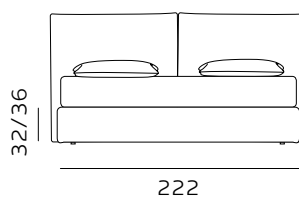

H. 28 GIROLETTO / GIROLETTO SAGOMATO

BED FRAME / SHAPED BED FRAME

materasso largh. cm. 160
mattress width cm. 160

materasso largh. cm. 180
mattress width cm. 180

materasso lungh. cm. 190
mattress length cm. 190

materasso lungh. cm. 200
mattress length cm. 200

materasso largh. cm. 153
mattress width cm. 153

materasso largh. cm. 193
mattress width cm. 193

materasso largh. cm. 200
mattress width cm. 200

materasso lungh. cm. 200
mattress length cm. 200

materasso lungh. cm. 203
mattress length cm. 203

H. 28 BOX CONTENITORE / BOX CONTENITORE EASY-UP STORAGE BOX / STORAGE BOX EASY-UP

Il box contenitore standard e box contenitore easy-up sono disponibili per giroletto standard e sagomato.
The standard storage box and easy-up storage box are available for both standard and shaped bed frames.

182

materasso largh. cm. 160
mattress width cm. 160

202

materasso largh. cm. 180
mattress width cm. 180

221

materasso lungh. cm. 190
mattress length cm. 190

231

materasso lungh. cm. 200
mattress length cm. 200