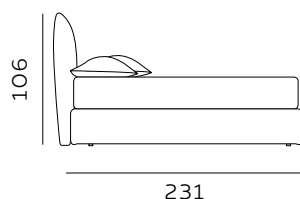

H. 28 GIROLETTO / GIROLETTO SAGOMATO

BED FRAME / SHAPED BED FRAME

materasso largh. cm. 160
mattress width cm. 160

materasso largh. cm. 180
mattress width cm. 180

materasso lungh. cm. 190
mattress length cm. 190

materasso lungh. cm. 200
mattress length cm. 200

materasso largh. cm. 153
mattress width cm. 153

materasso largh. cm. 193
mattress width cm. 193

materasso largh. cm. 200
mattress width cm. 200

materasso lungh. cm. 200
mattress length cm. 200

materasso lungh. cm. 203
mattress length cm. 203

H. 28 BOX CONTENITORE / BOX CONTENITORE EASY-UP STORAGE BOX / STORAGE BOX EASY-UP

Il box contenitore standard e box contenitore easy-up sono disponibili per giroletto standard e sagomato.
The standard storage box and easy-up storage box are available for both standard and shaped bed frames.

182

materasso largh. cm. 160
mattress width cm. 160

202

materasso largh. cm. 180
mattress width cm. 180

221

materasso lungh. cm. 190
mattress length cm. 190

231

materasso lungh. cm. 200
mattress length cm. 200