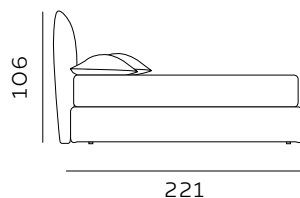

H. 28 GIROLETTO / GIROLETTO SAGOMATO

BED FRAME / SHAPED BED FRAME

materasso largh. cm. 160
mattress width cm. 160

materasso largh. cm. 180
mattress width cm. 180

materasso lungh. cm. 190
mattress length cm. 190

materasso lungh. cm. 200
mattress length cm. 200

materasso largh. cm. 153
mattress width cm. 153

materasso largh. cm. 193
mattress width cm. 193

materasso largh. cm. 200
mattress width cm. 200

materasso lungh. cm. 200
mattress length cm. 200

materasso lungh. cm. 203
mattress length cm. 203

H. 28 BOX CONTENITORE / BOX CONTENITORE EASY-UP STORAGE BOX / STORAGE BOX EASY-UP

Il box contenitore standard e box contenitore easy-up sono disponibili per giroletto standard e sagomato.
The standard storage box and easy-up storage box are available for both standard and shaped bed frames.

182

materasso largh. cm. 160
mattress width cm. 160

202

materasso largh. cm. 180
mattress width cm. 180

221

materasso lungh. cm. 190
mattress length cm. 190

231

materasso lungh. cm. 200
mattress length cm. 200