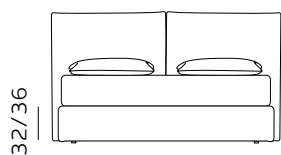

H. 28 GIROLETTO / GIROLETTO SAGOMATO

BED FRAME / SHAPED BED FRAME

materasso largh. cm. 160
mattress width cm. 160

materasso largh. cm. 180
mattress width cm. 180

materasso lungh. cm. 190
mattress length cm. 190

materasso lungh. cm. 200
mattress length cm. 200

materasso largh. cm. 153
mattress width cm. 153

materasso largh. cm. 193
mattress width cm. 193

materasso largh. cm. 200
mattress width cm. 200

materasso lungh. cm. 200
mattress length cm. 200

materasso lungh. cm. 203
mattress length cm. 203

H. 28 BOX CONTENITORE / BOX CONTENITORE EASY-UP STORAGE BOX / STORAGE BOX EASY-UP

Il box contenitore standard e box contenitore easy-up sono disponibili per giroletto standard e sagomato.
The standard storage box and easy-up storage box are available for both standard and shaped bed frames.

182

materasso largh. cm. 160
mattress width cm. 160

202

materasso largh. cm. 180
mattress width cm. 180

221

materasso lungh. cm. 190
mattress length cm. 190

231

materasso lungh. cm. 200
mattress length cm. 200