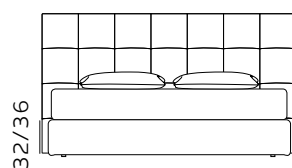

H. 28 GIROLETTO / GIROLETTO SAGOMATO

BED FRAME / SHAPED BED FRAME

145

materasso largh. cm. 120
mattress width cm. 120

185

materasso largh. cm. 160
mattress width cm. 160

205

materasso largh. cm. 180
mattress width cm. 180

206

materasso lungh. cm. 190
mattress length cm. 190

216

materasso lungh. cm. 200
mattress length cm. 200

178

materasso largh. cm. 153
mattress width cm. 153

219

materasso lungh. cm. 203
mattress length cm. 203

H. 28 BOX CONTENITORE / BOX CONTENITORE EASY-UP STORAGE BOX / STORAGE BOX EASY-UP

Il box contenitore standard e box contenitore easy-up sono disponibili per giroletto standard e sagomato.
The standard storage box and easy-up storage box are available for both standard and shaped bed frames.

145

materasso largh. cm. 120
mattress width cm. 120

185

materasso largh. cm. 160
mattress width cm. 160

205

materasso largh. cm. 180
mattress width cm. 180

206

materasso lungh. cm. 190
mattress length cm. 190