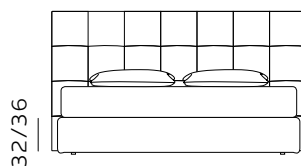

H. 28 GIROLETTO / GIROLETTO SAGOMATO

BED FRAME / SHAPED BED FRAME

145

materasso largh. cm. 120
mattress width cm. 120

185

materasso largh. cm. 160
mattress width cm. 160

205

materasso largh. cm. 180
mattress width cm. 180

206

materasso lungh. cm. 190
mattress length cm. 190

216

materasso lungh. cm. 200
mattress length cm. 200

178

materasso largh. cm. 153
mattress width cm. 153

219

materasso lungh. cm. 203
mattress length cm. 203

H. 28 BOX CONTENITORE / BOX CONTENITORE EASY-UP STORAGE BOX / STORAGE BOX EASY-UP

Il box contenitore standard e box contenitore easy-up sono disponibili per giroletto standard e sagomato.
The standard storage box and easy-up storage box are available for both standard and shaped bed frames.

145

materasso largh. cm. 120
mattress width cm. 120

185

materasso largh. cm. 160
mattress width cm. 160

205

materasso largh. cm. 180
mattress width cm. 180

206

materasso lungh. cm. 190
mattress length cm. 190