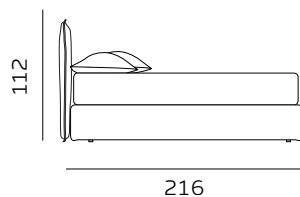

# H. 28 GIROLETTO / GIROLETTO SAGOMATO

BED FRAME / SHAPED BED FRAME

116  
materasso largh. cm. 80  
mattress width cm. 80

156  
materasso largh. cm. 120  
mattress width cm. 120

196  
materasso largh. cm. 160  
mattress width cm. 160

216  
materasso largh. cm. 180  
mattress width cm. 180

206  
materasso lungh. cm. 190  
mattress length cm. 190

216  
materasso lungh. cm. 200  
mattress length cm. 200

189  
materasso largh. cm. 153  
mattress width cm. 153

229  
materasso largh. cm. 193  
mattress width cm. 193

236  
materasso largh. cm. 200  
mattress width cm. 200

216  
materasso lungh. cm. 200  
mattress length cm. 200

219  
materasso lungh. cm. 203  
mattress length cm. 203

# H. 28 BOX CONTENITORE / BOX CONTENITORE EASY-UP

STORAGE BOX / STORAGE BOX EASY-UP

Il box contenitore standard e box contenitore easy-up sono disponibili per giroletto standard e sagomato.  
 The standard storage box and easy-up storage box are available for both standard and shaped bed frames.