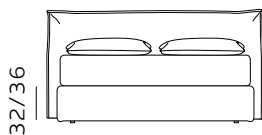

216  
materasso largh. cm. 180  
mattress width cm. 180

206  
materasso lungh. cm. 190  
mattress length cm. 190

216  
materasso lungh. cm. 200  
mattress length cm. 200

189  
materasso largh. cm. 153  
mattress width cm. 153

229  
materasso largh. cm. 193  
mattress width cm. 193

236  
materasso largh. cm. 200  
mattress width cm. 200

216  
materasso lungh. cm. 200  
mattress length cm. 200

219  
materasso lungh. cm. 203  
mattress length cm. 203

# H. 28 BOX CONTENITORE / BOX CONTENITORE EASY-UP

STORAGE BOX / STORAGE BOX EASY-UP

Il box contenitore standard e box contenitore easy-up sono disponibili per giroletto standard e sagomato.  
 The standard storage box and easy-up storage box are available for both standard and shaped bed frames.

116

materasso largh. cm. 80  
mattress width cm. 80

156

materasso largh. cm. 120  
mattress width cm. 120

196

materasso largh. cm. 160  
mattress width cm. 160

216

materasso largh. cm. 180  
mattress width cm. 180