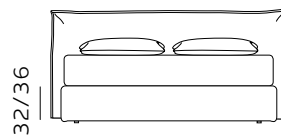

229  
materasso largh. cm. 193  
mattress width cm. 193

236  
materasso largh. cm. 200  
mattress width cm. 200

216  
materasso lungh. cm. 200  
mattress length cm. 200

219  
materasso lungh. cm. 203  
mattress length cm. 203

# H. 28 BOX CONTENITORE / BOX CONTENITORE EASY-UP

STORAGE BOX / STORAGE BOX EASY-UP

Il box contenitore standard e box contenitore easy-up sono disponibili per giroletto standard e sagomato.  
 The standard storage box and easy-up storage box are available for both standard and shaped bed frames.

116

materasso largh. cm. 80  
mattress width cm. 80

156

materasso largh. cm. 120  
mattress width cm. 120

196

materasso largh. cm. 160  
mattress width cm. 160

216

materasso largh. cm. 180  
mattress width cm. 180

206

materasso largh. cm. 190  
mattress length cm. 190

216

materasso largh. cm. 200  
mattress length cm. 200

206

materasso largh. cm. 190  
mattress length cm. 190

216

materasso largh. cm. 200  
mattress length cm. 200