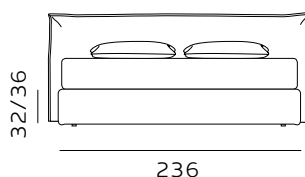

# H. 28 GIROLETTO / GIROLETTO SAGOMATO

BED FRAME / SHAPED BED FRAME

116  
materasso largh. cm. 80  
mattress width cm. 80

156  
materasso largh. cm. 120  
mattress width cm. 120

196  
materasso largh. cm. 160  
mattress width cm. 160

216  
materasso largh. cm. 180  
mattress width cm. 180

206  
materasso lungh. cm. 190  
mattress length cm. 190

216  
materasso lungh. cm. 200  
mattress length cm. 200

189  
materasso largh. cm. 153  
mattress width cm. 153

229  
materasso largh. cm. 193  
mattress width cm. 193

236  
materasso largh. cm. 200  
mattress width cm. 200

216  
materasso lungh. cm. 200  
mattress length cm. 200

219  
materasso lungh. cm. 203  
mattress length cm. 203

# H. 28 BOX CONTENITORE / BOX CONTENITORE EASY-UP

STORAGE BOX / STORAGE BOX EASY-UP

Il box contenitore standard e box contenitore easy-up sono disponibili per giroletto standard e sagomato.  
 The standard storage box and easy-up storage box are available for both standard and shaped bed frames.