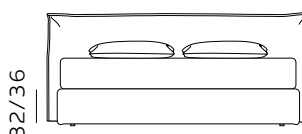

116

materasso largh. cm. 80  
mattress width cm. 80

156

materasso largh. cm. 120  
mattress width cm. 120

196

materasso largh. cm. 160  
mattress width cm. 160

216

materasso largh. cm. 180  
mattress width cm. 180

206

materasso largh. cm. 190  
mattress length cm. 190

216

materasso largh. cm. 200  
mattress length cm. 200

206

materasso largh. cm. 190  
mattress length cm. 190

216

materasso largh. cm. 200  
mattress length cm. 200

189

materasso largh. cm. 153  
mattress width cm. 153

229

materasso largh. cm. 193  
mattress width cm. 193

236

materasso largh. cm. 200  
mattress width cm. 200

216

materasso largh. cm. 200  
mattress length cm. 200

219

materasso largh. cm. 203  
mattress length cm. 203

216

materasso largh. cm. 200  
mattress length cm. 200

Per le misure Queen e King non è prevista la versione box contenitore easy-up. / The easy-up box storage version is not available for Queen and King sizes.