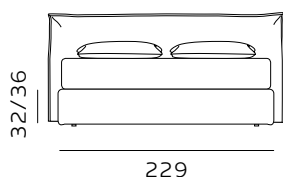

# H. 28 GIROLETTO / GIROLETTO SAGOMATO

BED FRAME / SHAPED BED FRAME

116  
materasso largh. cm. 80  
mattress width cm. 80

156  
materasso largh. cm. 120  
mattress width cm. 120

196  
materasso largh. cm. 160  
mattress width cm. 160

216  
materasso largh. cm. 180  
mattress width cm. 180

206  
materasso lungh. cm. 190  
mattress length cm. 190

216  
materasso lungh. cm. 200  
mattress length cm. 200

189  
materasso largh. cm. 153  
mattress width cm. 153

229  
materasso largh. cm. 193  
mattress width cm. 193

236  
materasso largh. cm. 200  
mattress width cm. 200

216  
materasso lungh. cm. 200  
mattress length cm. 200

219  
materasso lungh. cm. 203  
mattress length cm. 203

# H. 28 BOX CONTENITORE / BOX CONTENITORE EASY-UP

STORAGE BOX / STORAGE BOX EASY-UP

Il box contenitore standard e box contenitore easy-up sono disponibili per giroletto standard e sagomato.  
 The standard storage box and easy-up storage box are available for both standard and shaped bed frames.