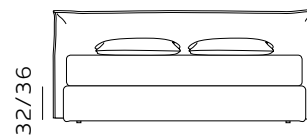

# H. 28 BOX CONTENITORE / BOX CONTENITORE EASY-UP

STORAGE BOX / STORAGE BOX EASY-UP

Il box contenitore standard e box contenitore easy-up sono disponibili per giroletto standard e sagomato.  
 The standard storage box and easy-up storage box are available for both standard and shaped bed frames.

116

materasso largh. cm. 80  
mattress width cm. 80

156

materasso largh. cm. 120  
mattress width cm. 120

196

materasso largh. cm. 160  
mattress width cm. 160

216

materasso largh. cm. 180  
mattress width cm. 180

206

materasso largh. cm. 190  
mattress length cm. 190

216

materasso largh. cm. 200  
mattress length cm. 200

206

materasso largh. cm. 190  
mattress length cm. 190

216

materasso largh. cm. 200  
mattress length cm. 200

219

materasso largh. cm. 203  
mattress length cm. 203

216

materasso largh. cm. 200  
mattress length cm. 200

Per le misure Queen e King non è prevista la versione box contenitore easy-up. / The easy-up box storage version is not available for Queen and King sizes.