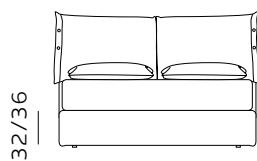

109
216
materasso lungh. cm. 190
mattress length cm. 190

109
226
materasso lungh. cm. 200
mattress length cm. 200

32/36
188
materasso largh. cm. 153
mattress width cm. 153

32/36
228
materasso largh. cm. 193
mattress width cm. 193

32/36
235
materasso largh. cm. 200
mattress width cm. 200

109
226
materasso lungh. cm. 200
mattress length cm. 200

109
229
materasso lungh. cm. 203
mattress length cm. 203

H. 28 BOX CONTENITORE / BOX CONTENITORE EASY-UP STORAGE BOX / STORAGE BOX EASY-UP

Il box contenitore standard e box contenitore easy-up sono disponibili per giroletto standard e sagomato.
The standard storage box and easy-up storage box are available for both standard and shaped bed frames.

115

materasso largh. cm. 80
mattress width cm. 80

155

materasso largh. cm. 120
mattress width cm. 120

195

materasso largh. cm. 160
mattress width cm. 160

215

materasso largh. cm. 180
mattress width cm. 180