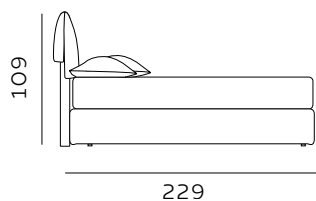

H. 28 GIROLETTO BED FRAME

32/36
115
materasso largh. cm. 80
mattress width cm. 80

32/36
155
materasso largh. cm. 120
mattress width cm. 120

32/36
195
materasso largh. cm. 160
mattress width cm. 160

32/36
215
materasso largh. cm. 180
mattress width cm. 180

109
216
materasso lungh. cm. 190
mattress length cm. 190

109
226
materasso lungh. cm. 200
mattress length cm. 200

32/36
188
materasso largh. cm. 153
mattress width cm. 153

32/36
228
materasso largh. cm. 193
mattress width cm. 193

32/36
235
materasso largh. cm. 200
mattress width cm. 200

109
226
materasso lungh. cm. 200
mattress length cm. 200

109
229
materasso lungh. cm. 203
mattress length cm. 203

H. 28 BOX CONTENITORE / BOX CONTENITORE EASY-UP STORAGE BOX / STORAGE BOX EASY-UP

Il box contenitore standard e box contenitore easy-up sono disponibili per giroletto standard e sagomato.
The standard storage box and easy-up storage box are available for both standard and shaped bed frames.