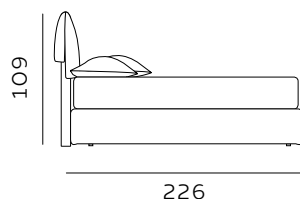

H. 28 GIROLETTO BED FRAME

32/36
115
materasso largh. cm. 80
mattress width cm. 80

32/36
155
materasso largh. cm. 120
mattress width cm. 120

32/36
195
materasso largh. cm. 160
mattress width cm. 160

32/36
215
materasso largh. cm. 180
mattress width cm. 180

109
216
materasso lungh. cm. 190
mattress length cm. 190

109
226
materasso lungh. cm. 200
mattress length cm. 200

32/36
188
materasso largh. cm. 153
mattress width cm. 153

32/36
228
materasso largh. cm. 193
mattress width cm. 193

32/36
235
materasso largh. cm. 200
mattress width cm. 200

109
226
materasso lungh. cm. 200
mattress length cm. 200

109
229
materasso lungh. cm. 203
mattress length cm. 203

H. 28 BOX CONTENITORE / BOX CONTENITORE EASY-UP STORAGE BOX / STORAGE BOX EASY-UP

Il box contenitore standard e box contenitore easy-up sono disponibili per giroletto standard e sagomato.
The standard storage box and easy-up storage box are available for both standard and shaped bed frames.