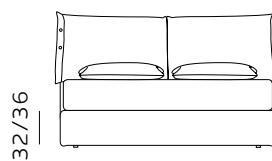

32/36
235
materasso largh. cm. 200
mattress width cm. 200

109
226
materasso lungh. cm. 200
mattress length cm. 200

109
229
materasso lungh. cm. 203
mattress length cm. 203

H. 28 BOX CONTENITORE / BOX CONTENITORE EASY-UP STORAGE BOX / STORAGE BOX EASY-UP

Il box contenitore standard e box contenitore easy-up sono disponibili per giroletto standard e sagomato.
The standard storage box and easy-up storage box are available for both standard and shaped bed frames.

115

materasso largh. cm. 80
mattress width cm. 80

155

materasso largh. cm. 120
mattress width cm. 120

195

materasso largh. cm. 160
mattress width cm. 160

215

materasso largh. cm. 180
mattress width cm. 180

216

materasso lungh. cm. 190
mattress length cm. 190

226

materasso lungh. cm. 200
mattress length cm. 200

216

materasso lungh. cm. 190
mattress length cm. 190

226

materasso lungh. cm. 200
mattress length cm. 200