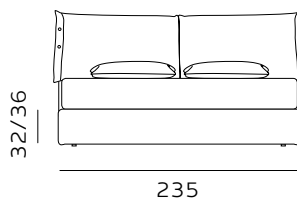

H. 28 GIROLETTO BED FRAME

32/36
115
materasso largh. cm. 80
mattress width cm. 80

32/36
155
materasso largh. cm. 120
mattress width cm. 120

32/36
195
materasso largh. cm. 160
mattress width cm. 160

32/36
215
materasso largh. cm. 180
mattress width cm. 180

109
216
materasso lungh. cm. 190
mattress length cm. 190

109
226
materasso lungh. cm. 200
mattress length cm. 200

32/36
188
materasso largh. cm. 153
mattress width cm. 153

32/36
228
materasso largh. cm. 193
mattress width cm. 193

32/36
235
materasso largh. cm. 200
mattress width cm. 200

109
226
materasso lungh. cm. 200
mattress length cm. 200

109
229
materasso lungh. cm. 203
mattress length cm. 203

H. 28 BOX CONTENITORE / BOX CONTENITORE EASY-UP STORAGE BOX / STORAGE BOX EASY-UP

Il box contenitore standard e box contenitore easy-up sono disponibili per giroletto standard e sagomato.
The standard storage box and easy-up storage box are available for both standard and shaped bed frames.