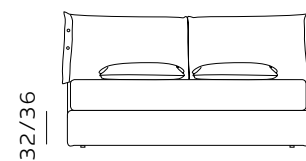

32/36
235
materasso largh. cm. 200
mattress width cm. 200

109
226
materasso lungh. cm. 200
mattress length cm. 200

109
229
materasso lungh. cm. 203
mattress length cm. 203

H. 28 BOX CONTENITORE / BOX CONTENITORE EASY-UP STORAGE BOX / STORAGE BOX EASY-UP

Il box contenitore standard e box contenitore easy-up sono disponibili per giroletto standard e sagomato.
The standard storage box and easy-up storage box are available for both standard and shaped bed frames.

115

materasso largh. cm. 80
mattress width cm. 80

155

materasso largh. cm. 120
mattress width cm. 120

195

materasso largh. cm. 160
mattress width cm. 160

215

materasso largh. cm. 180
mattress width cm. 180

216

materasso lungh. cm. 190
mattress length cm. 190

226

materasso lungh. cm. 200
mattress length cm. 200

216

materasso lungh. cm. 190
mattress length cm. 190

226

materasso lungh. cm. 200
mattress length cm. 200