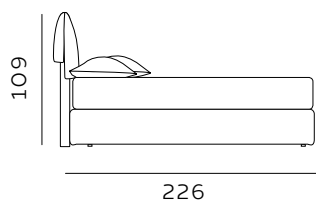

H. 28 GIROLETTO BED FRAME

32/36
115
materasso largh. cm. 80
mattress width cm. 80

32/36
155
materasso largh. cm. 120
mattress width cm. 120

32/36
195
materasso largh. cm. 160
mattress width cm. 160

32/36
215
materasso largh. cm. 180
mattress width cm. 180

109
216
materasso lungh. cm. 190
mattress length cm. 190

109
226
materasso lungh. cm. 200
mattress length cm. 200

32/36
188
materasso largh. cm. 153
mattress width cm. 153

32/36
228
materasso largh. cm. 193
mattress width cm. 193

32/36
235
materasso largh. cm. 200
mattress width cm. 200

109
226
materasso lungh. cm. 200
mattress length cm. 200

109
229
materasso lungh. cm. 203
mattress length cm. 203

H. 28 BOX CONTENITORE / BOX CONTENITORE EASY-UP STORAGE BOX / STORAGE BOX EASY-UP

Il box contenitore standard e box contenitore easy-up sono disponibili per giroletto standard e sagomato.
The standard storage box and easy-up storage box are available for both standard and shaped bed frames.