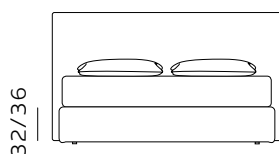

136

materasso largh. cm. 120  
mattress width cm. 120

176

materasso largh. cm. 160  
mattress width cm. 160

196

materasso largh. cm. 180  
mattress width cm. 180

208

materasso largh. cm. 190  
mattress length cm. 190

218

materasso largh. cm. 200  
mattress length cm. 200

208

materasso largh. cm. 190  
mattress length cm. 190

218

materasso largh. cm. 200  
mattress length cm. 200

169

materasso largh. cm. 153  
mattress width cm. 153

209

materasso largh. cm. 193  
mattress width cm. 193

216

materasso largh. cm. 200  
mattress width cm. 200

218

materasso largh. cm. 200  
mattress length cm. 200

221

materasso largh. cm. 203  
mattress length cm. 203

218

materasso largh. cm. 200  
mattress length cm. 200

Per le misure Queen e King non è prevista la versione box contenitore easy-up. / The easy-up box storage version is not available for Queen and King sizes.