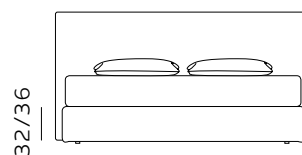

218  
materasso lungh. cm. 200  
mattress length cm. 200

221  
materasso lungh. cm. 203  
mattress length cm. 203

## H. 28 BOX CONTENITORE / BOX CONTENITORE EASY-UP STORAGE BOX / STORAGE BOX EASY-UP

Il box contenitore standard e box contenitore easy-up sono disponibili per giroletto standard e sagomato.  
The standard storage box and easy-up storage box are available for both standard and shaped bed frames.

136

materasso largh. cm. 120  
mattress width cm. 120

176

materasso largh. cm. 160  
mattress width cm. 160

196

materasso largh. cm. 180  
mattress width cm. 180

208

materasso largh. cm. 190  
mattress length cm. 190

218

materasso largh. cm. 200  
mattress length cm. 200

208

materasso largh. cm. 190  
mattress length cm. 190

218

materasso largh. cm. 200  
mattress length cm. 200

169

materasso largh. cm. 153  
mattress width cm. 153