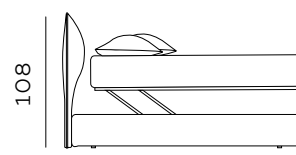

## H. 28 BOX CONTENITORE / BOX CONTENITORE EASY-UP STORAGE BOX / STORAGE BOX EASY-UP

Il box contenitore standard e box contenitore easy-up sono disponibili per giroletto standard e sagomato.  
The standard storage box and easy-up storage box are available for both standard and shaped bed frames.

136

materasso largh. cm. 120  
mattress width cm. 120

176

materasso largh. cm. 160  
mattress width cm. 160

196

materasso largh. cm. 180  
mattress width cm. 180

208

materasso largh. cm. 190  
mattress length cm. 190

218

materasso largh. cm. 200  
mattress length cm. 200

208

materasso largh. cm. 190  
mattress length cm. 190

218

materasso largh. cm. 200  
mattress length cm. 200

169

materasso largh. cm. 153  
mattress width cm. 153

218

materasso largh. cm. 200  
mattress length cm. 200

Per le misure Queen e King non è prevista la versione box contenitore easy-up. / The easy-up box storage version is not available for Queen and King sizes.