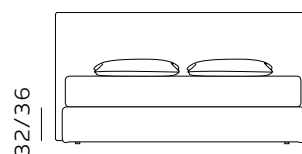

136

materasso largh. cm. 120  
mattress width cm. 120

176

materasso largh. cm. 160  
mattress width cm. 160

196

materasso largh. cm. 180  
mattress width cm. 180

208

materasso largh. cm. 190  
mattress length cm. 190

218

materasso largh. cm. 200  
mattress length cm. 200

208

materasso largh. cm. 190  
mattress length cm. 190

218

materasso largh. cm. 200  
mattress length cm. 200

169

materasso largh. cm. 153  
mattress width cm. 153

209

materasso largh. cm. 193  
mattress width cm. 193

216

materasso largh. cm. 200  
mattress width cm. 200

218

materasso largh. cm. 200  
mattress length cm. 200

221

materasso largh. cm. 203  
mattress length cm. 203

218

materasso largh. cm. 200  
mattress length cm. 200

Per le misure Queen e King non è prevista la versione box contenitore easy-up. / The easy-up box storage version is not available for Queen and King sizes.