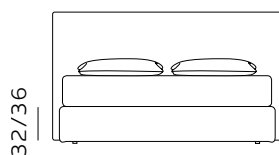

218  
materasso lungh. cm. 200  
mattress length cm. 200

169  
materasso largh. cm. 153  
mattress width cm. 153

209  
materasso largh. cm. 193  
mattress width cm. 193

216  
materasso largh. cm. 200  
mattress width cm. 200

218  
materasso lungh. cm. 200  
mattress length cm. 200

221  
materasso lungh. cm. 203  
mattress length cm. 203

## H. 28 BOX CONTENITORE / BOX CONTENITORE EASY-UP STORAGE BOX / STORAGE BOX EASY-UP

Il box contenitore standard e box contenitore easy-up sono disponibili per giroletto standard e sagomato.  
The standard storage box and easy-up storage box are available for both standard and shaped bed frames.

136

materasso largh. cm. 120  
mattress width cm. 120

176

materasso largh. cm. 160  
mattress width cm. 160

196

materasso largh. cm. 180  
mattress width cm. 180

208

materasso largh. cm. 190  
mattress length cm. 190