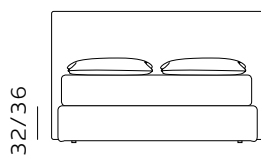

# H. 28 GIROLETTO BED FRAME

136  
materasso largh. cm. 120  
mattress width cm. 120

176  
materasso largh. cm. 160  
mattress width cm. 160

196  
materasso largh. cm. 180  
mattress width cm. 180

208  
materasso lungh. cm. 190  
mattress length cm. 190

218  
materasso lungh. cm. 200  
mattress length cm. 200

169  
materasso largh. cm. 153  
mattress width cm. 153

209  
materasso largh. cm. 193  
mattress width cm. 193

216  
materasso largh. cm. 200  
mattress width cm. 200

218  
materasso lungh. cm. 200  
mattress length cm. 200

221  
materasso lungh. cm. 203  
mattress length cm. 203

## H. 28 BOX CONTENITORE / BOX CONTENITORE EASY-UP STORAGE BOX / STORAGE BOX EASY-UP

Il box contenitore standard e box contenitore easy-up sono disponibili per giroletto standard e sagomato.  
The standard storage box and easy-up storage box are available for both standard and shaped bed frames.